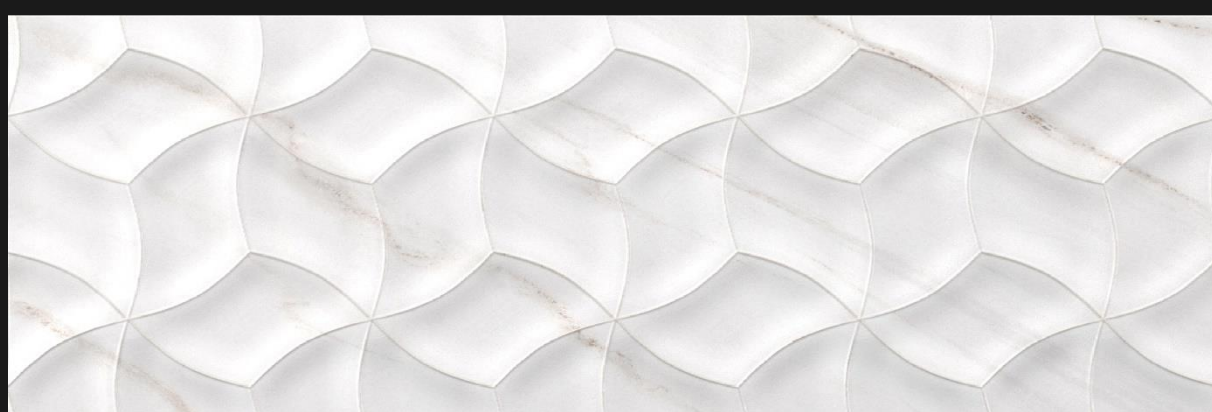

SALVIN
30*90

SALVIN

RUSTIC

BACK